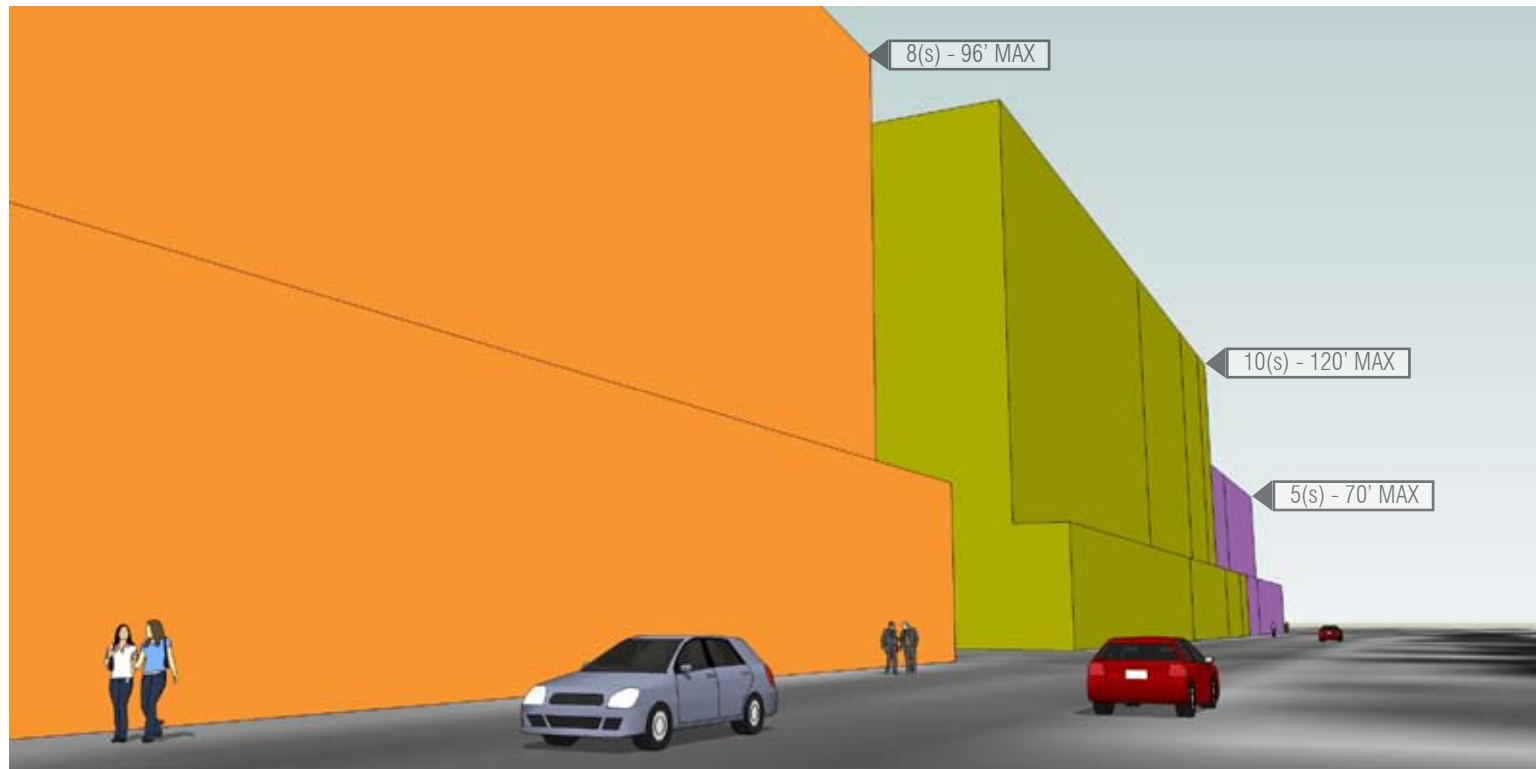

West University Neighborhood Association . Proposed Zoning