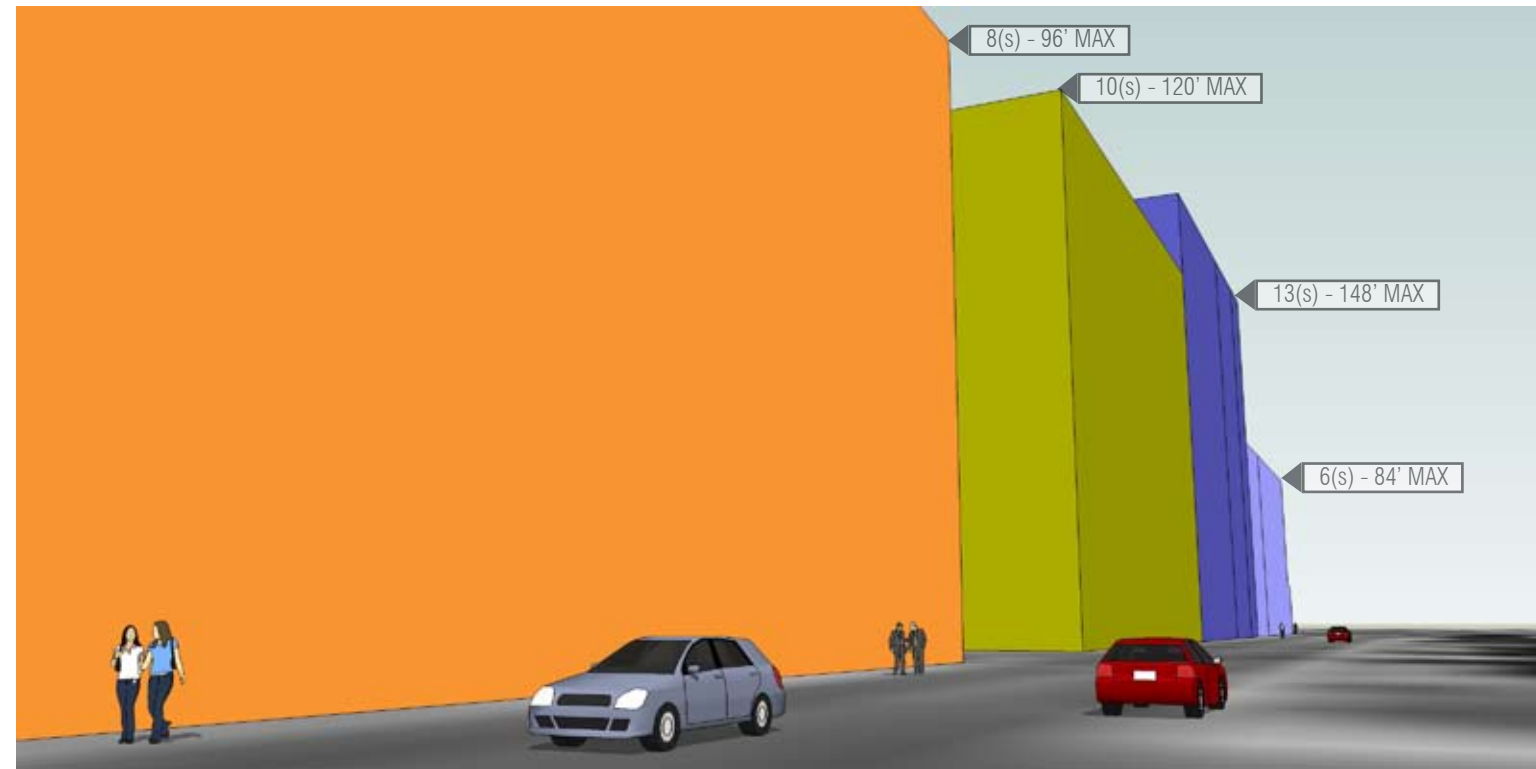

City of Tucson . Proposed Zoning

Park, North