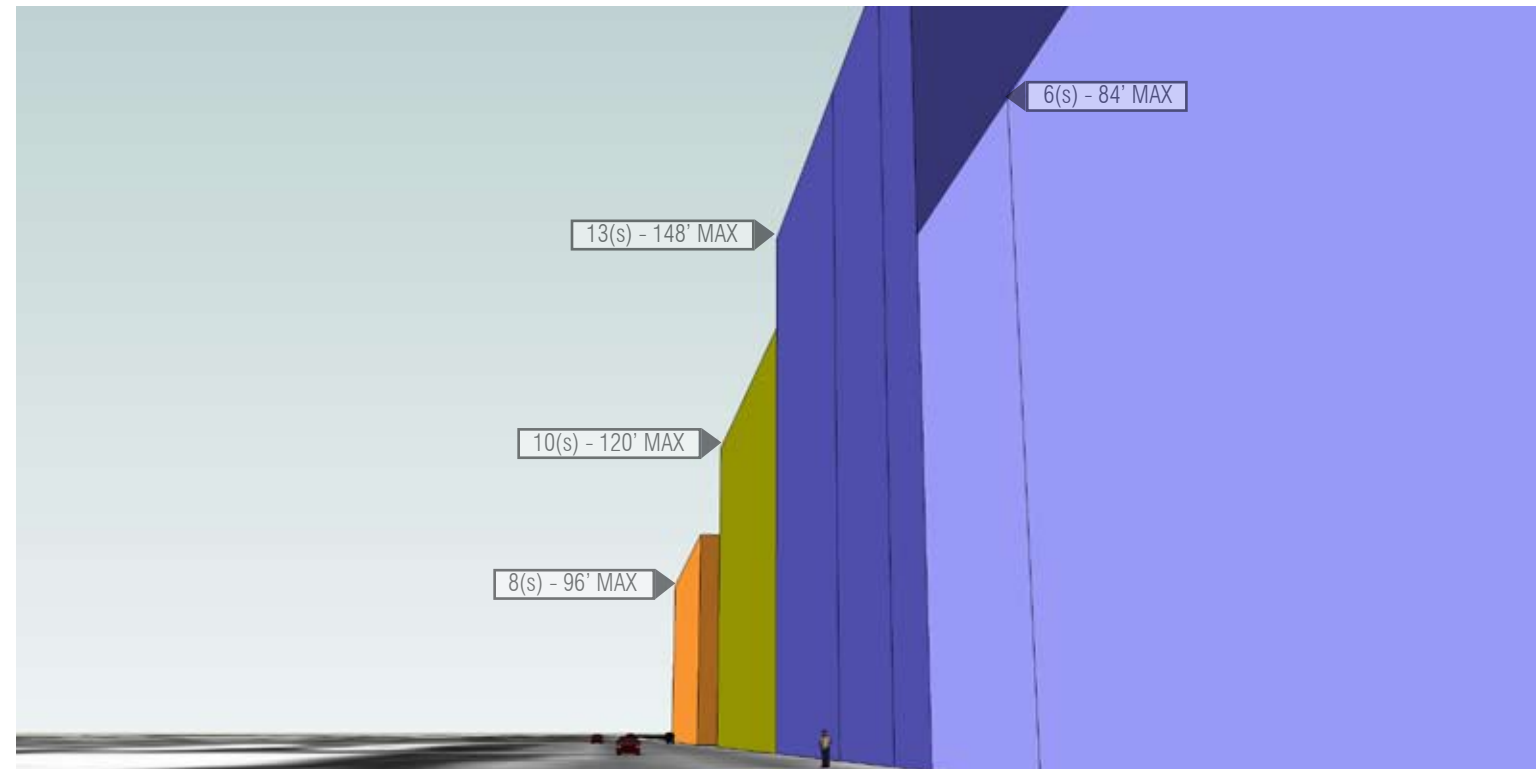

**Speedway / Park, S.W. Corner**

West University Neighborhood Association . Proposed Zoning

C

City of Tucson . Proposed Zoning

**Speedway / Park, S.W. Corner**

**West University Neighborhood Association . Proposed Zoning**