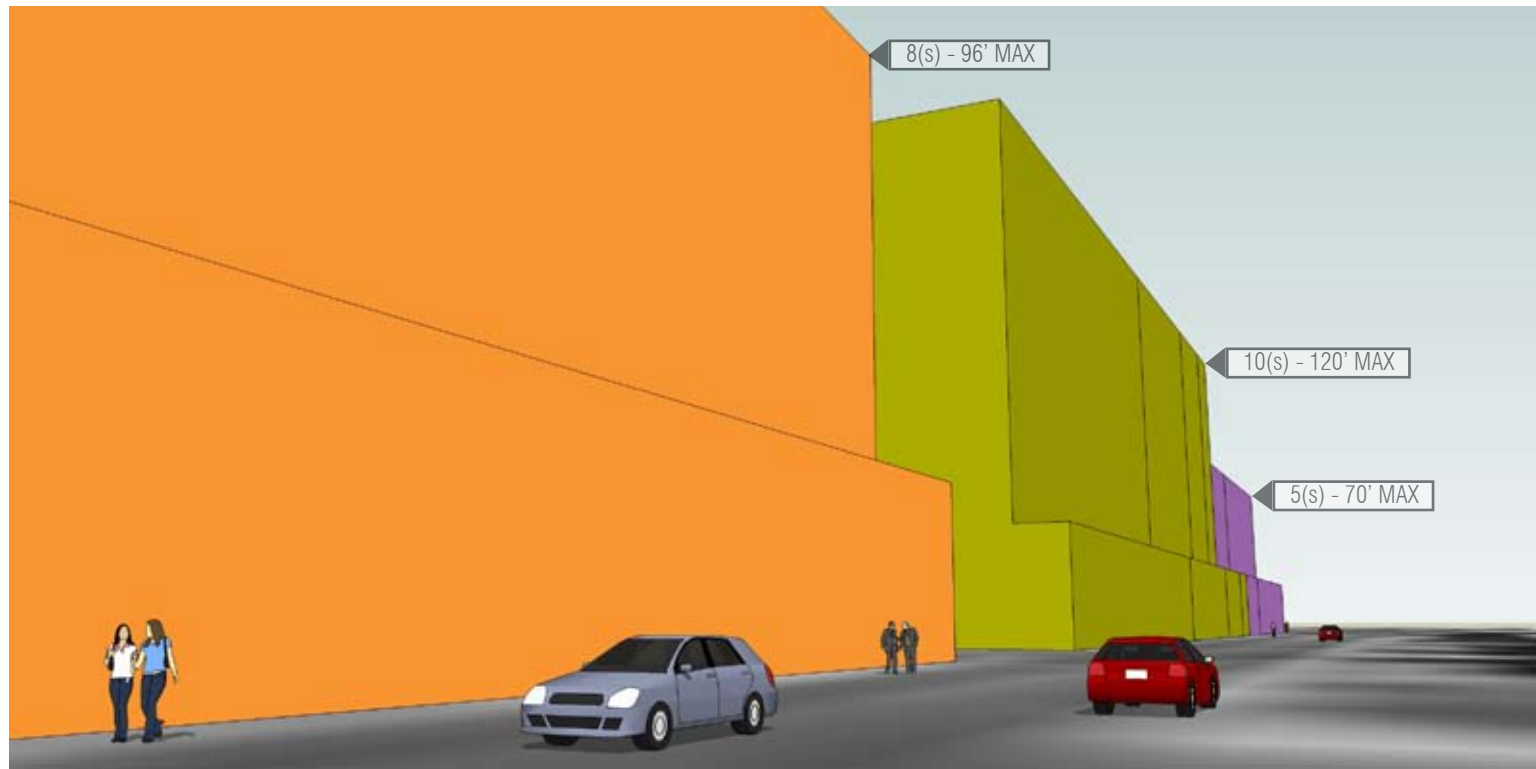

West University Neighborhood Association . Proposed Zoning